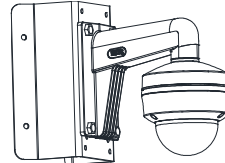

Order Model

HWT-D323-Z

Dimension

Accessories

DS-1273ZJ-140-DM45
Wall Mount

DS-1275ZJ-SUS
Vertical Pole Mount

DS-1276ZJ-SUS
Corner Mount

DS-1271ZJ-140-DM45
Pendant Mount

DS-1280ZJ-DM45
Junction Box

DS-1281ZJ-DM45
Inclined Ceiling Mount

Distributed by

Headquarters

No.555 Qianmo Road, Binjiang District,
Hangzhou 310051, China
T +86-571-8807-5998
overseasbusiness@hikvision.com