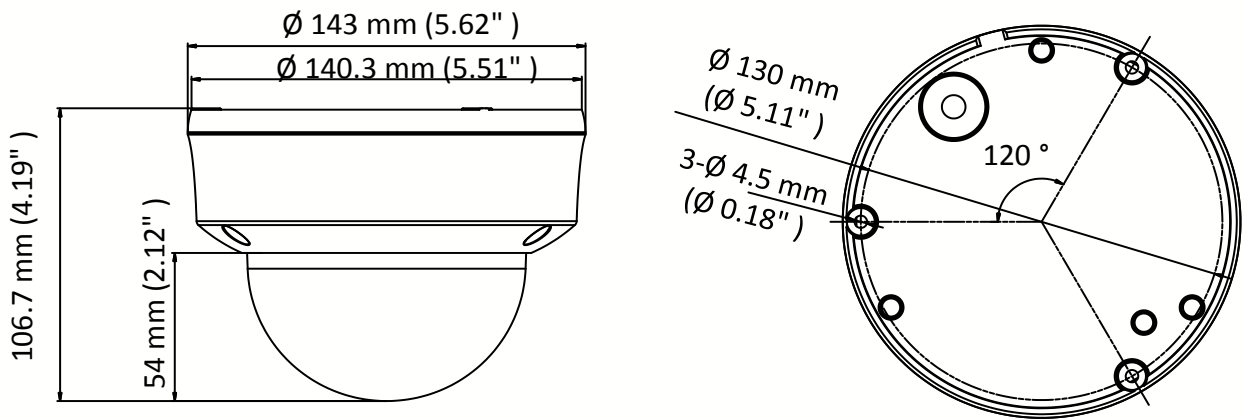

Order Model

HWT-D323-Z

Dimension