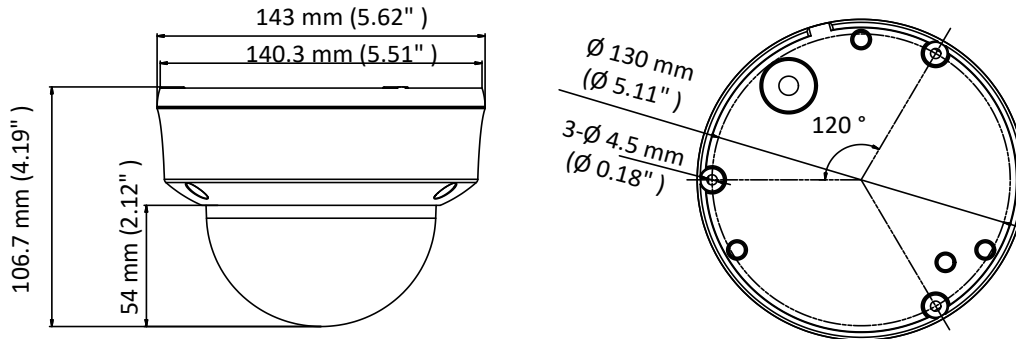

Order Model

HWT-D310-VF

Dimension