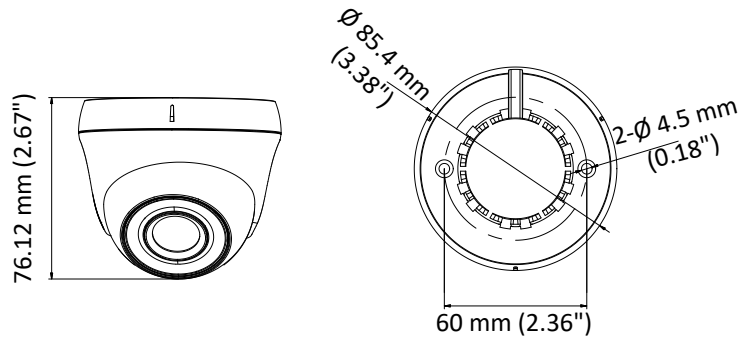

### Key Features

- 2 MP high-performance CMOS
- 1920 × 1080 resolution
- 2.8 mm, 3.6 mm, 6 mm fixed focal lens
- Day/Night switch
- EXIR 2.0, smart IR, up to 20 m IR distance
- 4 in 1 video output (switchable TVI/AHD/CVI/CVBS)
- IP66

## Specifications

<b>Camera</b>	
Image Sensor	2 MP CMOS image sensor
Signal System	PAL/NTSC
Effective Pixels	1920 (H) × 1080 (V)
Min. Illumination	0.01 Lux@(F1.2, AGC ON), 0 Lux with IR
Shutter Time	1/25 (1/30) s to 1/50,000 s
Lens	2.8 mm, 3.6 mm, 6 mm
Horizontal Field of View	103° (2.8 mm), 80.7° (3.6 mm), 50.1° (6 mm)
Lens Mount	M12
Day & Night	IR cut filter
Angle Adjustment	Pan: 0° to 360°, Tilt: 0° to 75°, Rotation: 0° to 360°
Synchronization	Internal synchronization
Video Frame Rate	PAL: 1080p@25fps NTSC: 1080p@30fps
<b>Menu</b>	
AGC	High/Medium/Low/Off
D/N Mode	Auto/Color/BW (Black and White)
BLC	Support
DWDR	Support
Language	English
Functions	Brightness, Sharpness, DNR, Mirror, Smart IR
<b>Interface</b>	
Video Output	1 HD analog output
Switch Button	TVI/AHD/CVI/CVBS
<b>General</b>	
Operating Conditions	-40 °C to 60 °C (-40 °F to 140 °F), Humidity: 90% or less (non-condensation)
Power Supply	12 VDC ±15%
Power Consumption	Max. 4 W
Protection Level	IP66
Material	Enclosure: Plastic Main Body: Metal Mounting Base: Plastic
IR Range	Up to 20 m
Dimensions	∅ 85.4 mm × 76.12 mm (∅ 3.38" × 2.67")
Weight	190 g (0.42 lb.)

## Dimension