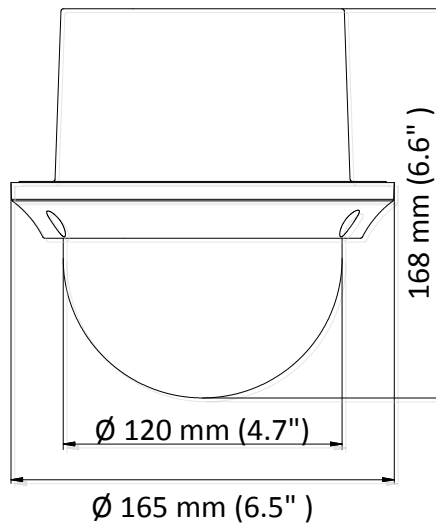

Order Model

HWP-T4215-D3(D)

Dimension

In-Ceiling Mounting