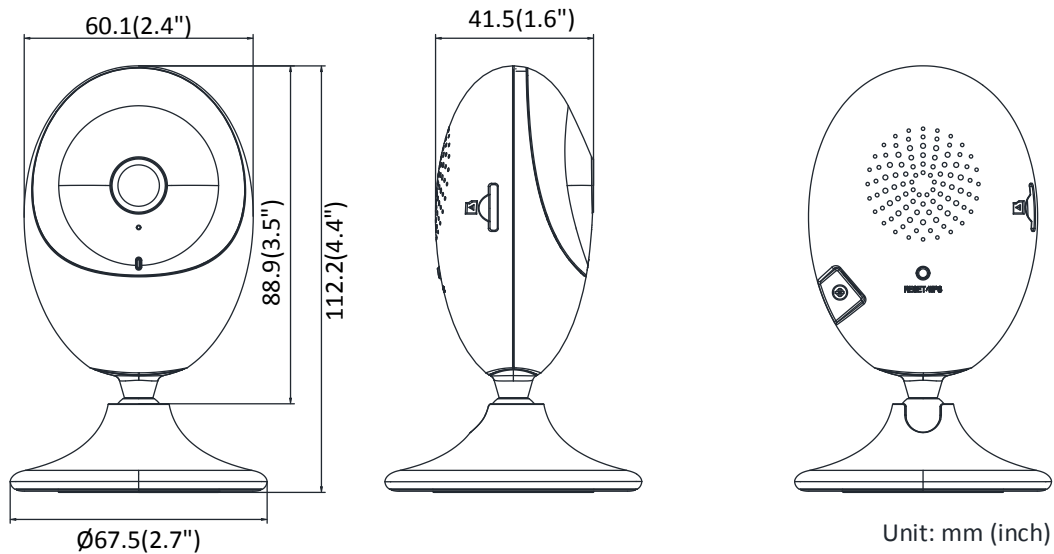

HIKVISION®

HiWatch Series

HWC-C120-D/W 2 MP IR Fixed Network Cube Camera

- 1/2.7" Progressive Scan CMOS
- 1920 × 1080@30fps
- BLC, HLC, 3D DNR
- H.265, H.265+, H.264, H.264+

- IR range: Up to 10 m
- Built-in micro SD/SDHC/SDXC card slot, up to 256 GB
- Built-in Wi-Fi
- Mobile Monitoring via Hik-Connect

www.hikvision.com

Specifications

Camera	
Image Sensor	1/2.7" Progressive Scan CMOS
Min. Illumination	Color: 0.028 Lux @ (F2.0, AGC ON), 0 Lux with IR
Shutter Speed	1/3 s to 1/100,000 s
Slow Shutter	Yes
Day & Night	IR Cut Filter
WDR	DWDR
Angle Adjustment	Pan: 0° to 360°, Tilt: -70° to 25°
Lens	
Lens Type	Fixed lens, 2.0 mm
Aperture	F2.2
FOV	Horizontal FOV: 136°, vertical FOV: 80°, diagonal FOV: 153°
Lens Mount	M12
Illuminator	
IR Range	Up to 10 m
Wavelength	850 nm
Video	
Max. Resolution	1920 × 1080
Main Stream	50Hz: 25fps (1920 × 1080, 1280 × 720) 60Hz: 30fps (1920 × 1080, 1280 × 720)
Sub Stream	50Hz: 25fps (640 × 360) 60Hz: 30fps (640 × 360)
Video Compression	Main stream: H.265+/H.264+/H.265/H.264 Sub-stream: H.265/H.264/MJPEG
H.264 Type	Baseline Profile/Main Profile
H.265 Type	Main Profile
Video Bit Rate	32 Kbps to 8 Mbps
Audio	
Audio Compression	G.711/G.722.1/G.726/MP2L2/PCM
Audio Bit Rate	64Kbps(G.711)/16Kbps(G.722.1)/16Kbps(G.726)/32-192Kbps(MP2L2)
Environment Noise Filtering	Yes
Audio Sampling Rate	8 kHz/16 kHz
Smart Feature-Set	
Basic Event	Motion detection, video tampering alarm, exception (network disconnected, IP address conflict, illegal login, HDD full, HDD error)
Linkage Method	Upload to NAS/memory card, notify surveillance center, trigger recording, trigger capture, audible warning
Image	
Image Enhancement	BLC, HLC, 3D DNR

** Listed resolutions are only selectable options. It does not mean that all streams can work at their maximum resolution at the same time.*

Available Model

HWC-C120-D/W (2.0 mm)

Dimension

Distributed by

Headquarters