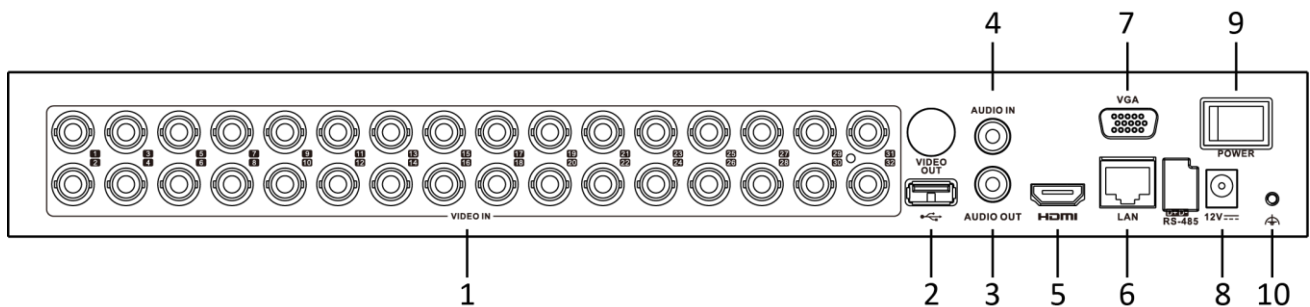

Physical Interface

*: The rear panel of HWD-5216/5224MH-G2 provides 16/24 video input interfaces. HWD-5216MH-G2 provides 2 USB 2.0 interfaces at rear panel, but no USB interface at front panel.

No.	Description	No.	Description
1	VIDEO IN	6	LAN Network Interface
2	USB Interface	7	VGA Interface
3	AUDIO OUT, RCA Connector	8	12 VDC Power Input
4	AUDIO IN, RCA Connector	9	Power Switch
5	HDMI Interface	10	GND